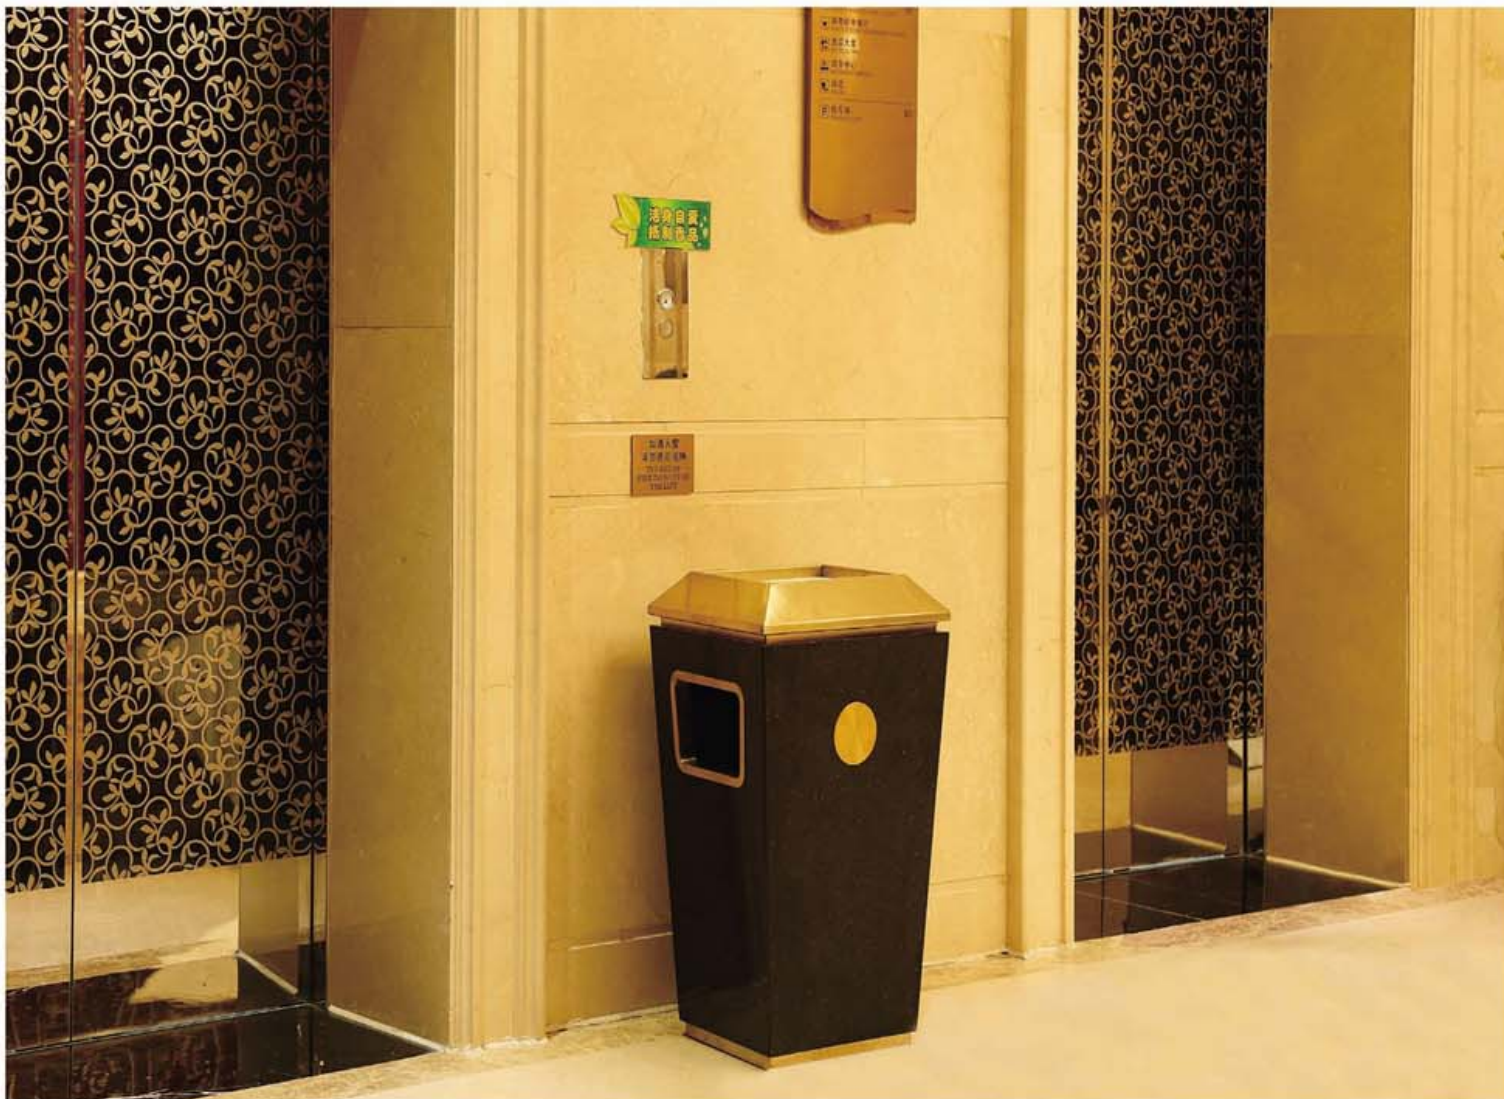

Hotel corridor dustbin series

Product Item No.
16K15701

Garbage can
Size:L300xW300xH700mm